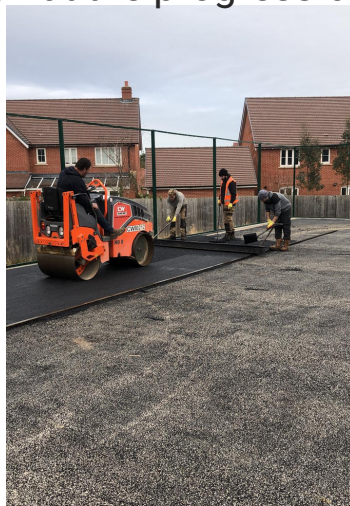

NEW COURT UPDATE

The big news this week is that our brand new courts should be completed by the end of this week!

The tarmac is being laid, the digital gate is installed, floodlight masts are up - we are ready to go! Take a look at the progress below!